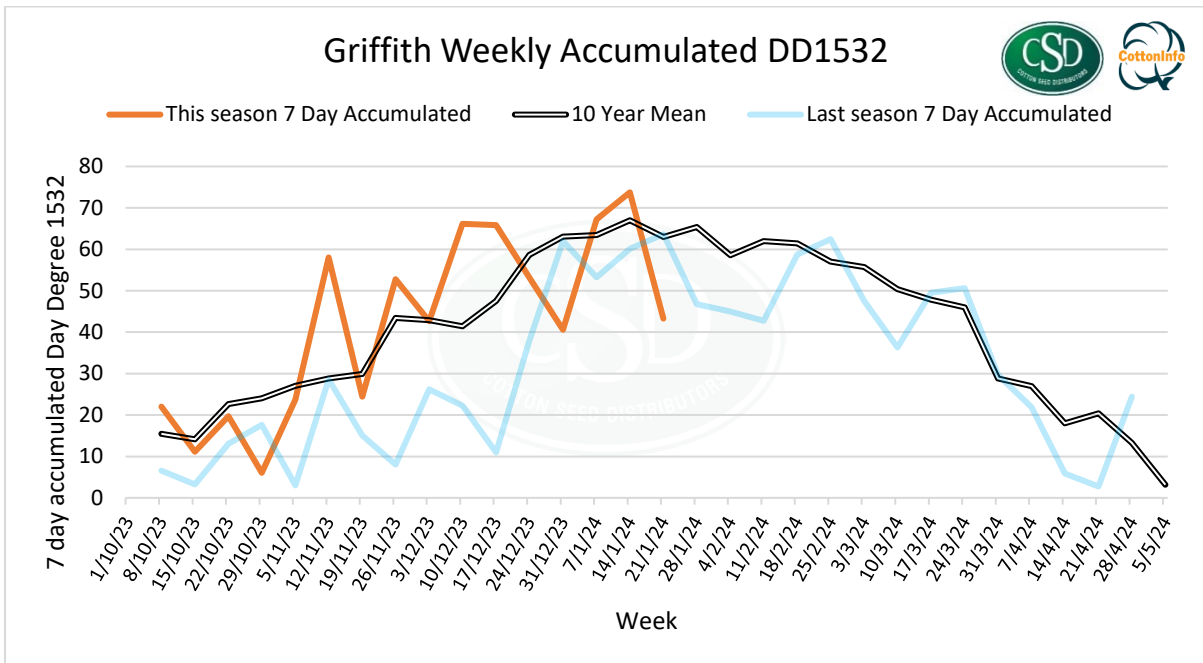

Southern NSW crop check

25th January 2024

1st Oct – 24th January

GRIFFITH AIRPORT AWS

Download

Date range: 1 October, 2023 to 24 January, 2024 (116 days).

Summary Seasonal comparison

	2023	2022	2021	2020	2019	10 year mean
Base 12	1238.7	962.0 ▼	1088.0 ▼	1244.2 ▲	1319.7 ▲	1250.4 ▲
DD1532*	704.2	456.6 ▼	591.1 ▼	707.3 ▲	708.2 ▲	696.5 ▼
Cold shock day (≤ 11°C)	39	47 ▲	38 ▼	28 ▼	40 ▲	34.1 ▼
Days above 36°C	15	14 ▼	8 ▼	18 ▲	29 ▲	20.2 ▲
Nights above 25°C	2	0 ▼	1 ▼	2	6 ▲	3.9 ▲
Days above 40°C	3	0 ▼	1 ▼	7 ▲	13 ▲	6.3 ▲
Total rainfall (mm)	247.9	311.4 ▲	296.0 ▲	98.4 ▼	62.8 ▼	169.5 ▼
Total radiation (MJ/m ²)	2839.4	2709.1 ▼	2735.7 ▼	2895.4 ▲	3010.0 ▲	2850.6 ▲
Average temperature (°C)	22.0	19.3 ▼	20.7 ▼	22.3 ▲	22.7 ▲	22.2 ▲

Griffith Comparison Accumulated Day Degree - 1532

- 2022 1532
- 2021 1532
- 2020 1532
- 2019 1532
- 2018 1532
- This Season
- 1532 - 10 year mean

Crop Stage	18 -24 nodes 6 - 9 NAWF High retentions holding both first and second position fruit well. Crops being cut out over last two weeks.
Insects/Beneficials	Brown shield bug in patches Reports of Helicoverpa eggs hatching and surviving in flowers and grubs damaging developing bolls Background mirid numbers building but most well below threshold. Very strong beneficial numbers
Weeds	Fallow fields have weed issues due to wet conditions and inability to disc winter stubbles Fleabane pressure increasing
Disease/Environmental	Just need the sun to stay out
Comments	Some great crops Advanced crops starting to shed outer positions as they balance resources Later BRR affected crops have done well but are late and showing 2-3 bale lower yield potential