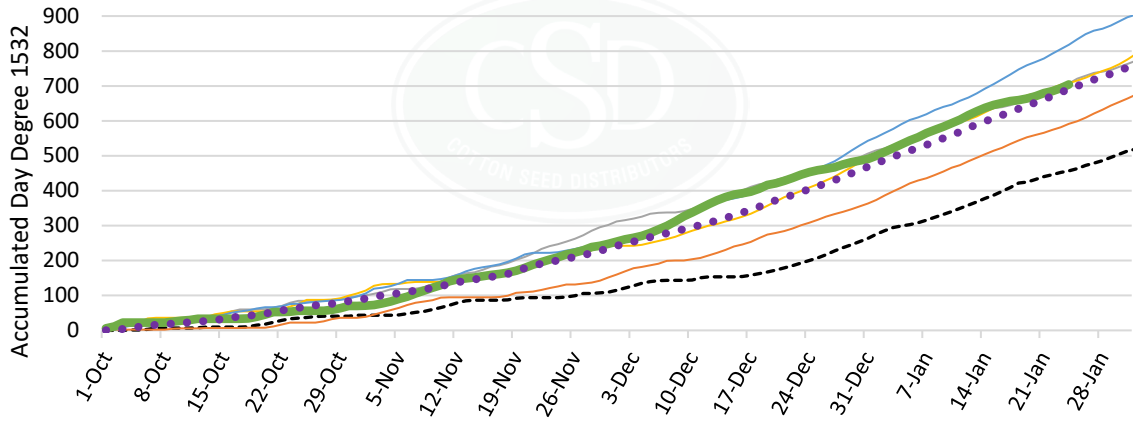

Southern NSW crop check

25th January 2024

1st Oct – 24th January

GRIFFITH AIRPORT AWS

Download

Date range: 1 October, 2023 to 24 January, 2024 (116 days).

Summary Seasonal comparison

	2023	2022	2021	2020	2019	10 year mean
Base 12	1238.7	962.0 ▼	1088.0 ▼	1244.2 ▲	1319.7 ▲	1250.4 ▲
DD1532*	704.2	456.6 ▼	591.1 ▼	707.3 ▲	708.2 ▲	696.5 ▼
Cold shock day (≤ 11°C)	39	47 ▲	38 ▼	28 ▼	40 ▲	34.1 ▼
Days above 36°C	15	14 ▼	8 ▼	18 ▲	29 ▲	20.2 ▲
Nights above 25°C	2	0 ▼	1 ▼	2	6 ▲	3.9 ▲
Days above 40°C	3	0 ▼	1 ▼	7 ▲	13 ▲	6.3 ▲
Total rainfall (mm)	247.9	311.4 ▲	296.0 ▲	98.4 ▼	62.8 ▼	169.5 ▼
Total radiation (MJ/m ²)	2839.4	2709.1 ▼	2735.7 ▼	2895.4 ▲	3010.0 ▲	2850.6 ▲
Average temperature (°C)	22.0	19.3 ▼	20.7 ▼	22.3 ▲	22.7 ▲	22.2 ▲

Griffith Comparison Accumulated Day Degree - 1532

- 2022 1532
- 2021 1532
- 2020 1532
- 2019 1532
- 2018 1532
- This Season
- 1532 - 10 year mean

Crop Stage	18 -24 nodes 6 - 9 NAWF High retentions holding both first and second position fruit well. Crops being cut out over last two weeks.
Insects/Beneficials	Brown shield bug in patches Reports of Helicoverpa eggs hatching and surviving in flowers and grubs damaging developing bolls Background mirid numbers building but most well below threshold. Very strong beneficial numbers
Weeds	Fallow fields have weed issues due to wet conditions and inability to disc winter stubbles Fleabane pressure increasing
Disease/Environmental	Just need the sun to stay out
Comments	Some great crops Advanced crops starting to shed outer positions as they balance resources Later BRR affected crops have done well but are late and showing 2-3 bale lower yield potential