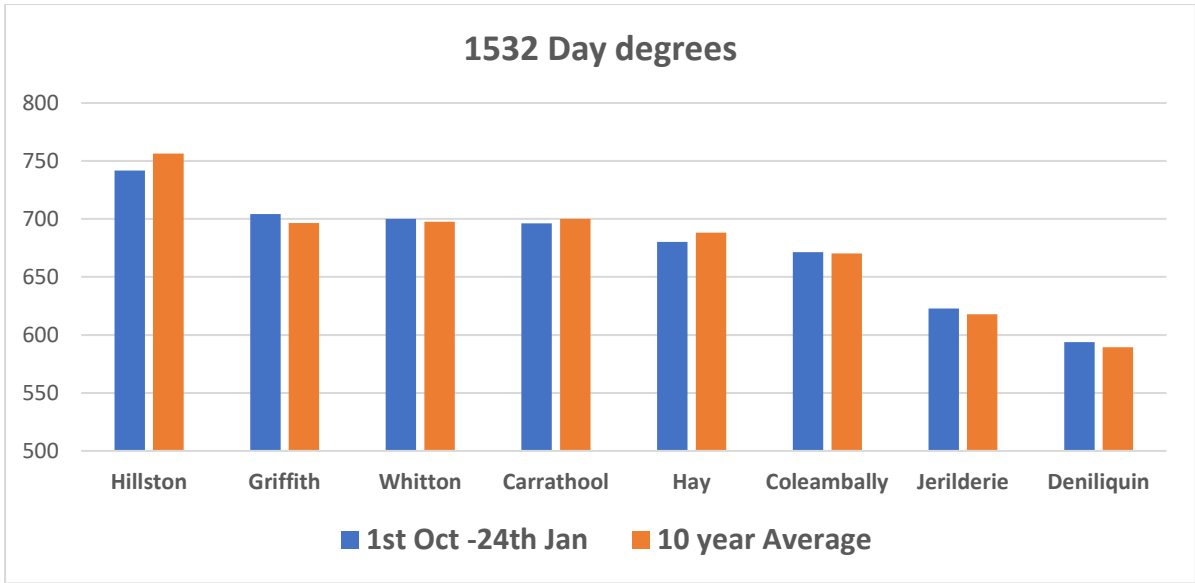

Southern NSW crop check

25th January 2024

1st Oct – 24th January

GRIFFITH AIRPORT AWS

Download

Date range: 1 October, 2023 to 24 January, 2024 (116 days).

Summary Seasonal comparison

	2023	2022	2021	2020	2019	10 year mean
Base 12	1238.7	962.0 ▼	1088.0 ▼	1244.2 ▲	1319.7 ▲	1250.4 ▲
DD1532*	704.2	456.6 ▼	591.1 ▼	707.3 ▲	708.2 ▲	696.5 ▼
Cold shock day (≤ 11°C)	39	47 ▲	38 ▼	28 ▼	40 ▲	34.1 ▼
Days above 36°C	15	14 ▼	8 ▼	18 ▲	29 ▲	20.2 ▲
Nights above 25°C	2	0 ▼	1 ▼	2	6 ▲	3.9 ▲
Days above 40°C	3	0 ▼	1 ▼	7 ▲	13 ▲	6.3 ▲
Total rainfall (mm)	247.9	311.4 ▲	296.0 ▲	98.4 ▼	62.8 ▼	169.5 ▼
Total radiation (MJ/m ²)	2839.4	2709.1 ▼	2735.7 ▼	2895.4 ▲	3010.0 ▲	2850.6 ▲
Average temperature (°C)	22.0	19.3 ▼	20.7 ▼	22.3 ▲	22.7 ▲	22.2 ▲

Griffith Comparison Accumulated Day Degree - 1532

- 2022 1532
- 2021 1532
- 2020 1532
- 2019 1532
- 2018 1532
- This Season
- 1532 - 10 year mean

Crop Stage	18 -24 nodes 6 - 9 NAWF High retentions holding both first and second position fruit well. Crops being cut out over last two weeks.
Insects/Beneficials	Brown shield bug in patches Reports of Helicoverpa eggs hatching and surviving in flowers and grubs damaging developing bolls Background mirid numbers building but most well below threshold. Very strong beneficial numbers
Weeds	Fallow fields have weed issues due to wet conditions and inability to disc winter stubbles Fleabane pressure increasing
Disease/Environmental	Just need the sun to stay out
Comments	Some great crops Advanced crops starting to shed outer positions as they balance resources Later BRR affected crops have done well but are late and showing 2-3 bale lower yield potential